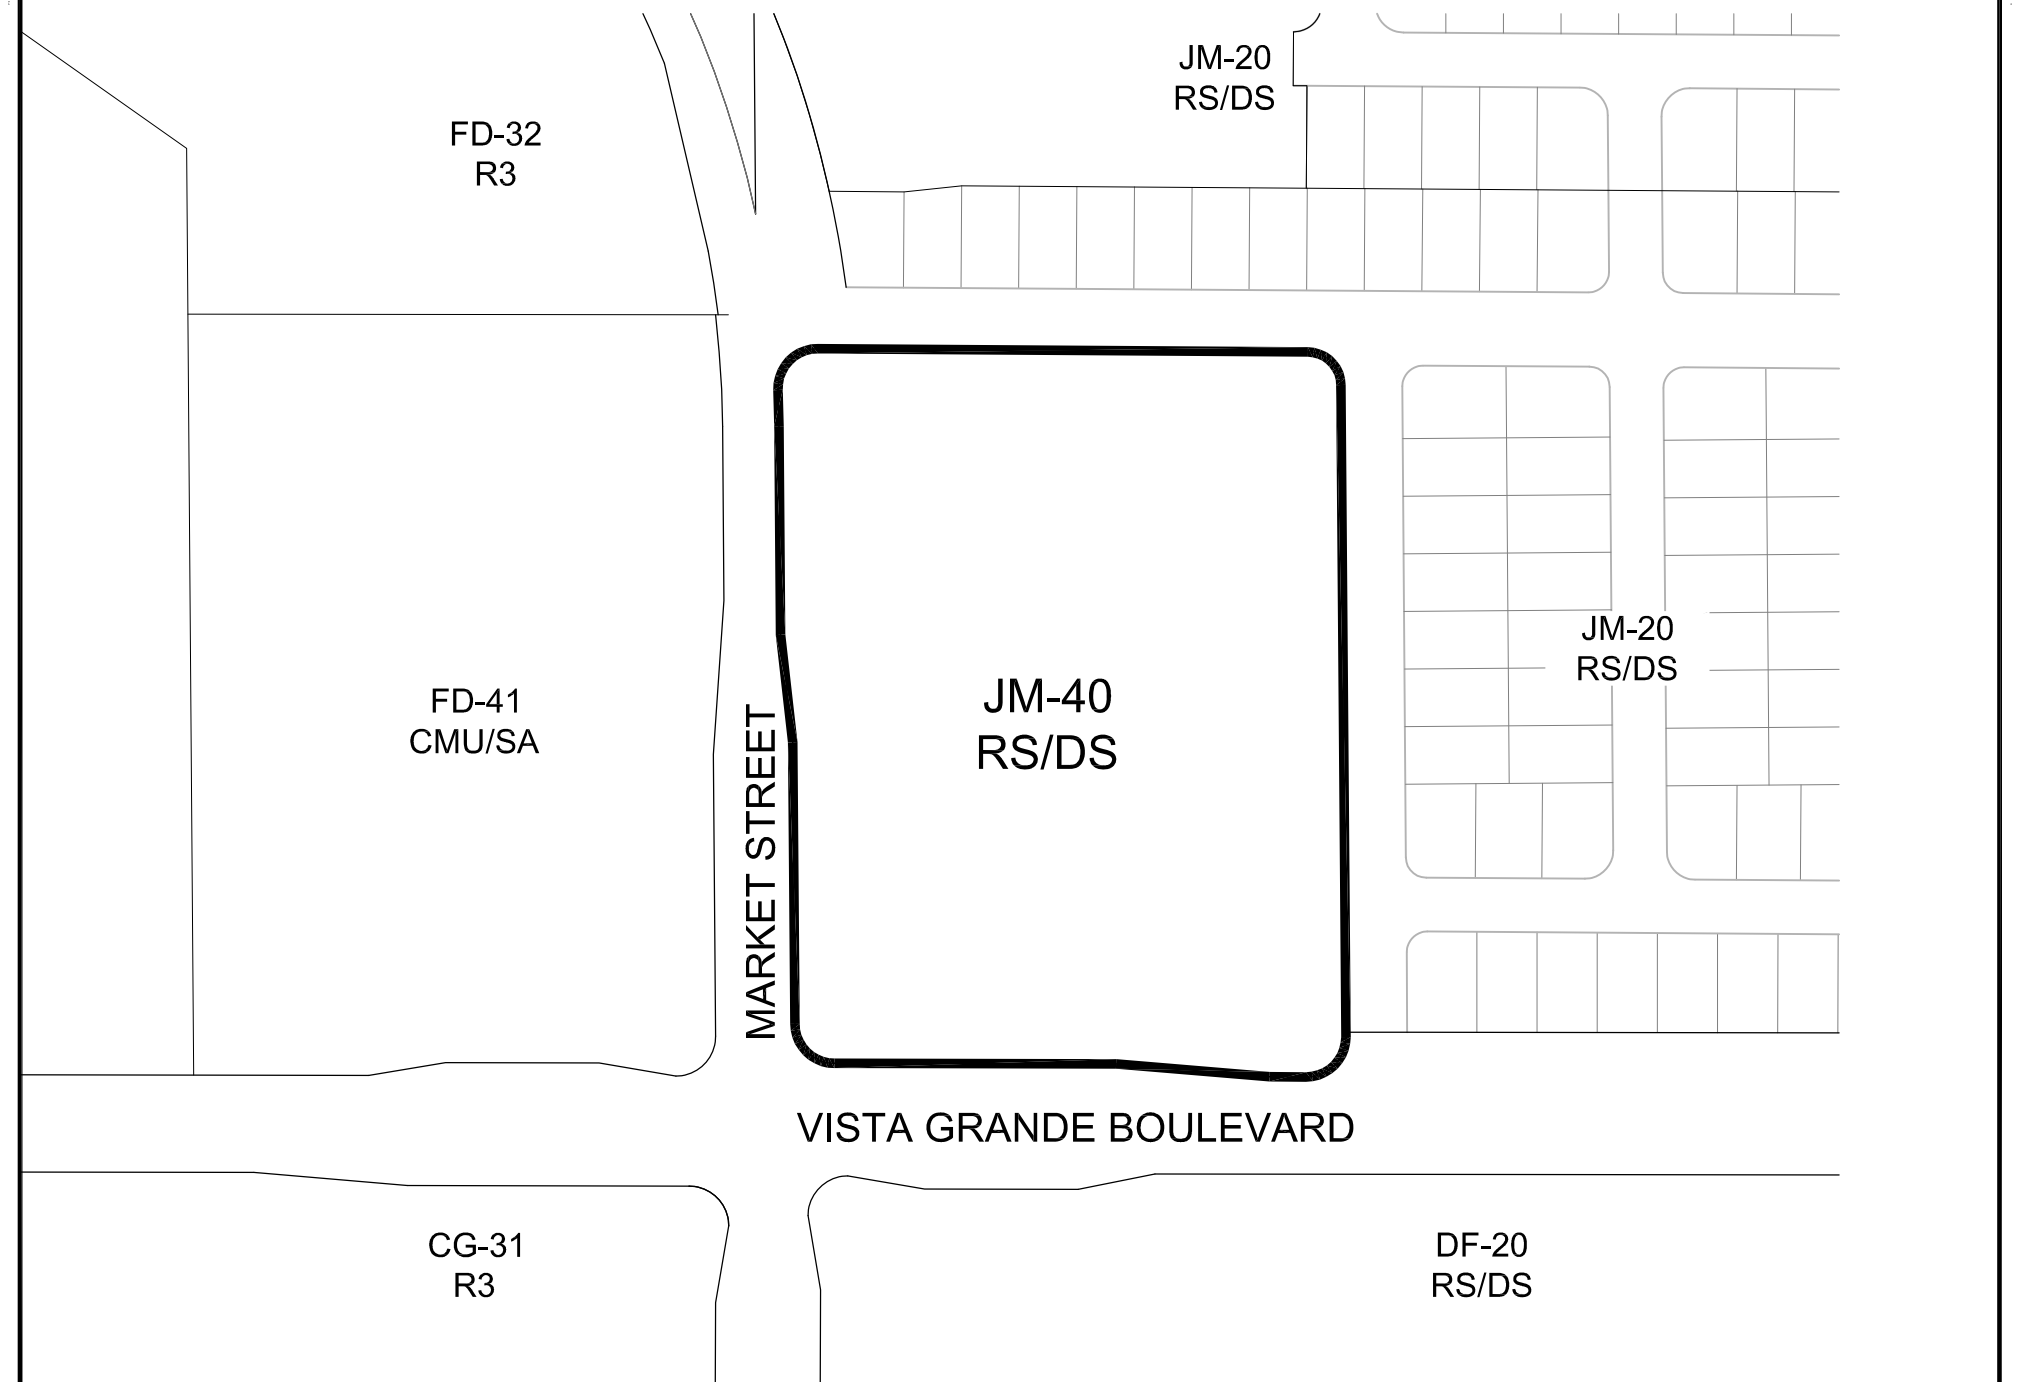

EXISTING ZONING DESIGNATIONS

SCALE: 1"=150'

PROPOSED ZONING DESIGNATIONS

SCALE: 1"=150'